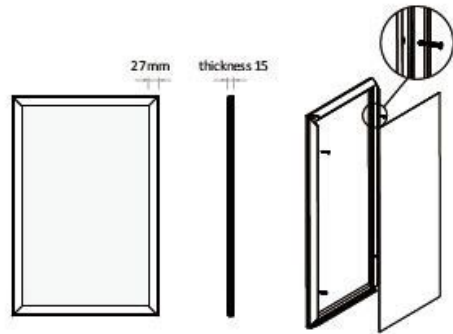

AW 005 MODEL

LED WINDOWS Specifications

Dimensions

Depth	15mm
Frame Size	Graphic Size + 34mm
Visual Area	Graphic Size - 20mm
Frame Width	27mm
Tolerance	+/- 2mm

Options

- Screws Holes/Mounting Brackets
- Printing Poster
- Dimmer & Power Supply
- Custom Finish Color

Specification of Regular sizes

Item#	Profile (mm)	Graphic Size (mm)	Visual Area (mm)	Frame Size L + W + D	Power (Watt)
AW005-A0	15	1189 x 841	1169x821	1223x875	35
AW005-A1	15	841x 594	821x574	875x628	25
AW005-A2	15	594x 420	574x400	628x454	18
AW005-A3	15	420 x 297	400x277	454x331	12
AW005-A4	15	297 x 210	277x190	331x244	8
AW005-CU	15	ANY	ANY	ANY	TBD

*CUSTOM SIZE

AW 013 MODEL

Dimensions

Depth	23mm
Frame Size	Graphic Size + 38mm
Visual Area	Graphic Size - 20mm
Frame Width	29mm
Tolerance	+/- 2mm

Options

- Mounting Brackets
- Printing Poster
- Dimmer & Power Supply
- Custom Finish Color

Specification of Regular sizes

Item#	Profile (mm)	Graphic Size (mm)	Visual Area (mm)	Frame Size L + W + D	Power (Watt)
AW013-A0	23	1189 x 841	1169x821	1227x879	35
AW013-A1	23	841x 594	821x574	879x632	25
AW013-A2	23	594x 420	574x400	632x458	18
AW013-A3	23	420 x 297	400x277	458x335	12
AW013-A4	23	297 x 210	277x190	335x248	8
AW013-CU	23	ANY	ANY	ANY	TBD