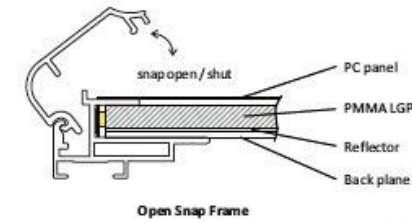

*CUSTOM SIZE

AW 013 MODEL

Dimensions

Depth	23mm
Frame Size	Graphic Size + 38mm
Visual Area	Graphic Size - 20mm
Frame Width	29mm
Tolerance	+/- 2mm

Options

- Mounting Brackets
- Printing Poster
- Dimmer & Power Supply
- Custom Finish Color