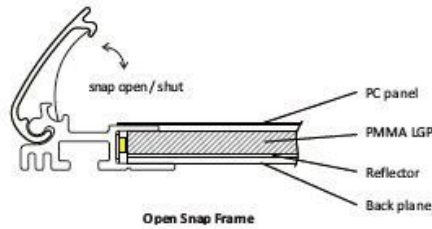

AW 005 MODEL

LED WINDOWS Specifications

Dimensions

Depth	15mm
Frame Size	Graphic Size + 34mm
Visual Area	Graphic Size - 20mm
Frame Width	27mm
Tolerance	+/- 2mm

Options

- Screws Holes/Mounting Brackets
- Printing Poster
- Dimmer & Power Supply
- Custom Finish Color

Specification of Regular sizes

Item#	Profile (mm)	Graphic Size (mm)	Visual Area (mm)	Frame Size L + W + D	Power (Watt)
AW005-A0	15	1189 x 841	1169x821	1223x875	35
AW005-A1	15	841x 594	821x574	875x628	25
AW005-A2	15	594x 420	574x400	628x454	18
AW005-A3	15	420 x 297	400x277	454x331	12
AW005-A4	15	297 x 210	277x190	331x244	8
AW005-CU	15	ANY	ANY	ANY	TBD

*CUSTOM SIZE

AW 013 MODEL

Dimensions

Depth	23mm
Frame Size	Graphic Size + 38mm
Visual Area	Graphic Size - 20mm
Frame Width	29mm
Tolerance	+/- 2mm

Options

- Mounting Brackets
- Printing Poster
- Dimmer & Power Supply
- Custom Finish Color