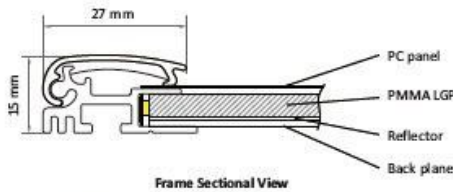

AW 005 MODEL

LED WINDOWS Specifications

Dimensions

Depth	15mm
Frame Size	Graphic Size + 34mm
Visual Area	Graphic Size - 20mm
Frame Width	27mm
Tolerance	+/- 2mm

Options

- Screws Holes/Mounting Brackets
- Printing Poster
- Dimmer & Power Supply
- Custom Finish Color

Specification of Regular sizes

Item#	Profile (mm)	Graphic Size (mm)	Visual Area (mm)	Frame Size L + W + D	Power (Watt)
AW005-A0	15	1189 x 841	1169x821	1223x875	35
AW005-A1	15	841x 594	821x574	875x628	25
AW005-A2	15	594x 420	574x400	628x454	18
AW005-A3	15	420 x 297	400x277	454x331	12
AW005-A4	15	297 x 210	277x190	331x244	8
AW005-CU	15	ANY	ANY	ANY	TBD

*CUSTOM SIZE

AW 013 MODEL

Dimensions

Depth	23mm
Frame Size	Graphic Size + 38mm
Visual Area	Graphic Size - 20mm
Frame Width	29mm
Tolerance	+/- 2mm

Options

- Mounting Brackets
- Printing Poster
- Dimmer & Power Supply
- Custom Finish Color

Specification of Regular sizes

Item#	Profile (mm)	Graphic Size (mm)	Visual Area (mm)	Frame Size L + W + D	Power (Watt)
AW013-A0	23	1189 x 841	1169x821	1227x879	35
AW013-A1	23	841x 594	821x574	879x632	25
AW013-A2	23	594x 420	574x400	632x458	18
AW013-A3	23	420 x 297	400x277	458x335	12
AW013-A4	23	297 x 210	277x190	335x248	8
AW013-CU	23	ANY	ANY	ANY	TBD