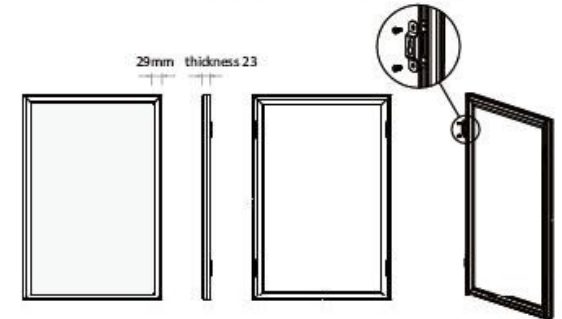

AW 005 MODEL

LED WINDOWS Specifications

Dimensions

Depth	15mm
Frame Size	Graphic Size + 34mm
Visual Area	Graphic Size - 20mm
Frame Width	27mm
Tolerance	+/- 2mm

Options

- Screws Holes/Mounting Brackets
- Printing Poster
- Dimmer & Power Supply
- Custom Finish Color

Specification of Regular sizes

Item#	Profile (mm)	Graphic Size (mm)	Visual Area (mm)	Frame Size L + W + D	Power (Watt)
AW005-A0	15	1189 x 841	1169x821	1223x875	35
AW005-A1	15	841x 594	821x574	875x628	25
AW005-A2	15	594x 420	574x400	628x454	18
AW005-A3	15	420 x 297	400x277	454x331	12
AW005-A4	15	297 x 210	277x190	331x244	8
AW005-CU	15	ANY	ANY	ANY	TBD

*CUSTOM SIZE

AW 013 MODEL

Dimensions

Depth	23mm
Frame Size	Graphic Size + 38mm
Visual Area	Graphic Size - 20mm
Frame Width	29mm
Tolerance	+/- 2mm

Options

- Mounting Brackets
- Printing Poster
- Dimmer & Power Supply
- Custom Finish Color

Specification of Regular sizes

Item#	Profile (mm)	Graphic Size (mm)	Visual Area (mm)	Frame Size L + W + D	Power (Watt)
AW013-A0	23	1189 x 841	1169x821	1227x879	35
AW013-A1	23	841x 594	821x574	879x632	25
AW013-A2	23	594x 420	574x400	632x458	18
AW013-A3	23	420 x 297	400x277	458x335	12
AW013-A4	23	297 x 210	277x190	335x248	8
AW013-CU	23	ANY	ANY	ANY	TBD