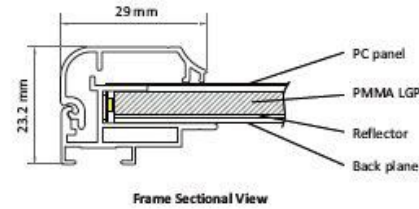

AW 005 MODEL

LED WINDOWS Specifications

Dimensions

Depth	15mm
Frame Size	Graphic Size + 34mm
Visual Area	Graphic Size - 20mm
Frame Width	27mm
Tolerance	+/- 2mm

Options

- Screws Holes/Mounting Brackets
- Printing Poster
- Dimmer & Power Supply
- Custom Finish Color

Specification of Regular sizes

Item#	Profile (mm)	Graphic Size (mm)	Visual Area (mm)	Frame Size L + W + D	Power (Watt)
AW005-A0	15	1189 x 841	1169x821	1223x875	35
AW005-A1	15	841x 594	821x574	875x628	25
AW005-A2	15	594x 420	574x400	628x454	18
AW005-A3	15	420 x 297	400x277	454x331	12
AW005-A4	15	297 x 210	277x190	331x244	8
AW005-CU	15	ANY	ANY	ANY	TBD

*CUSTOM SIZE

AW 013 MODEL

Dimensions

Depth	23mm
Frame Size	Graphic Size + 38mm
Visual Area	Graphic Size - 20mm
Frame Width	29mm
Tolerance	+/- 2mm

Options

- Mounting Brackets
- Printing Poster
- Dimmer & Power Supply
- Custom Finish Color

Specification of Regular sizes

Item#	Profile (mm)	Graphic Size (mm)	Visual Area (mm)	Frame Size L + W + D	Power (Watt)
AW013-A0	23	1189 x 841	1169x821	1227x879	35
AW013-A1	23	841x 594	821x574	879x632	25
AW013-A2	23	594x 420	574x400	632x458	18
AW013-A3	23	420 x 297	400x277	458x335	12
AW013-A4	23	297 x 210	277x190	335x248	8
AW013-CU	23	ANY	ANY	ANY	TBD